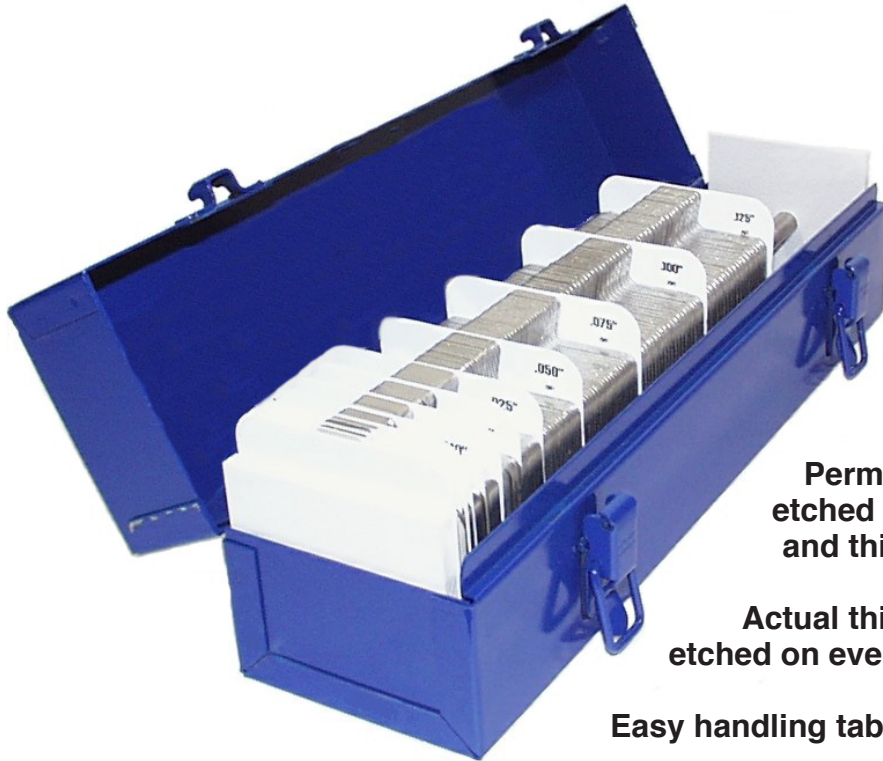

Precut Stainless Steel Shims

**Fast,
accurate,
economical,
organized
shims**

Permanently etched for size and thickness

Actual thickness etched on every shim

Easy handling tab design

Neatly packaged in a steel box with marked plastic dividers

All Kits include a Shim Organizer™ which keeps the shims upright and neatly in place eliminating damaged shims

Custom shims and shim stock are available upon request

Four standard sizes

	Size A	Size B	Size C	Size D
	2"x2"x5/8"slot	3"x3"x13/16"slot	4"x4"x1-1/4"slot	5"x5"x1-5/8"slot

*Efficiency Kit	\$ 298.00	\$ 385.00	\$ 544.00	\$ 797.00
*Mini Kit	\$ 177.00	\$ 222.00	\$ 303.00	\$ 459.00

Both Efficiency and Mini Kits have 13 different thicknesses with the Efficiency Kit having 20 shims per thickness and the Mini Kit, 10 shims per thickness. Shim Packs have 20 shims per pack.

	Size A 2"x2"x5/8"slot	Size B 3"x3"x13/16"slot	Size C 4"x4"x1-1/4"slot	Size D 5"x5"x1-5/8"slot
	VS-A260	VS-B260	VS-C260	VS-D260
Efficiency Kit	\$ 298.00	\$ 385.00	\$ 544.00	\$ 797.00
	VS-A130	VS-B130	VS-C130	VS-D130
Mini Kit	\$ 177.00	\$ 222.00	\$ 303.00	\$ 459.00